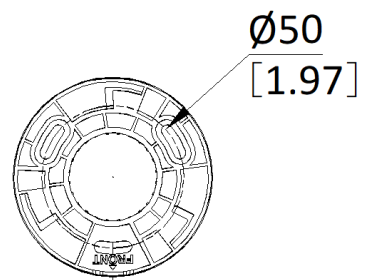

▪ Available Model

IPC-F140-LIDF/W(2.8mm)(B)

IPC-F140-LIDF/W(4mm)(B)

▪ Dimension

Unit: mm [inch]

SCALE	1:1
-------	-----

See Far, Go Further

www.hikvision.com
support@hikvision.com