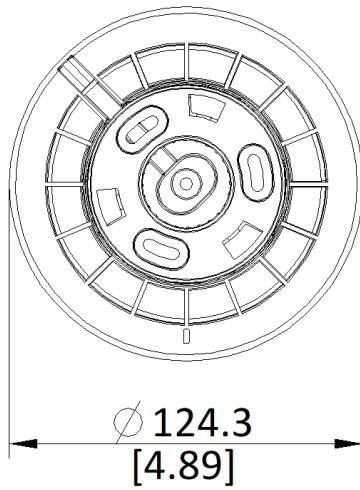

▪ Dimension

Unit: mm [inch]

SCALE	1:1