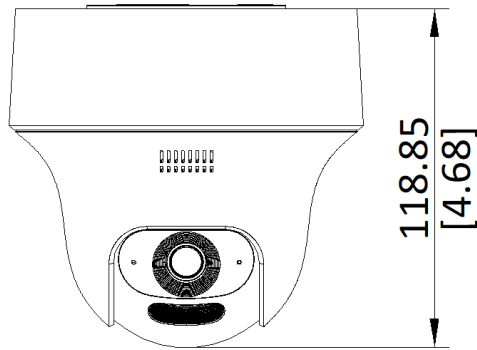

▪ Dimension

Unit: mm [inch]

SCALE	1:1